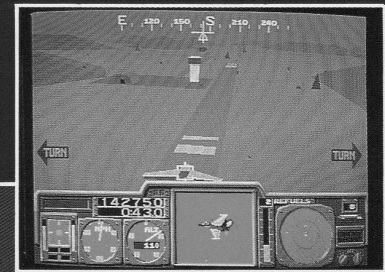

Height: 73.0 in. (185.5 cm); Depth: 69.0 in. (175.3 cm);
Width: 49.5 in. (125.7 cm); Weight: 900 lbs. (409 kg)

Two-players cooperate to shoot down a jet fighter.

A first person view of an enemy tank in the target recticle.

★ STEEL TALONS ★

EXCITING COMBAT ACTION!

- ★ Training mission for beginning players
- ★ 12 unique combat missions for competitive or cooperative play against enemy targets
- ★ Two-player head-to-head combat where the mission is to shoot down the other player

STEEL TALONS™

Select a combat mission.

Zoom into a first-person view of enemy transport trucks.

Destroy the jets before they take off from the runway.

REALISTIC HELICOPTER CONTROLS! Each player station includes:

- ★ Cyclic, a joystick-like control, for movement forward, reverse, left and right
- ★ Trigger button on cyclic for firing 30mm machine gun
- ★ Thumb button on cyclic to fire missiles or rockets
- ★ Collective, a handle at the left side of the seat, for controlling helicopter altitude