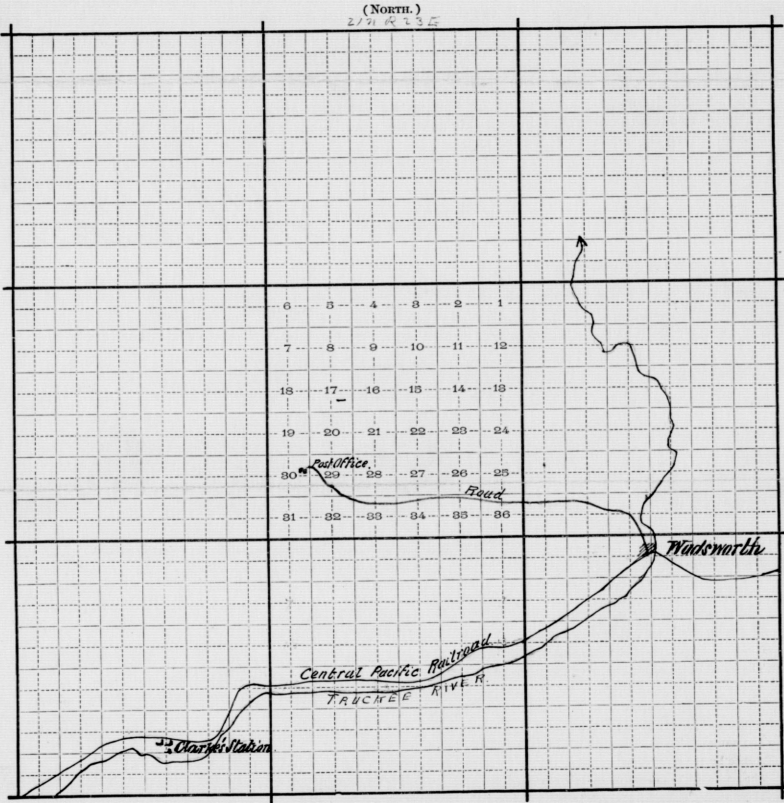

Diagram showing the site of the Orca Post Office,
 in Township 21N (N. or S.), Range 23E (E. or W.) of Mt. Diablo Principal
 Meridian, County of Washoe, State
 of Nevada, with the adjacent Townships and Post Offices.

Orca, Nev.

Scale 1/8 inch to the mile.

5-529